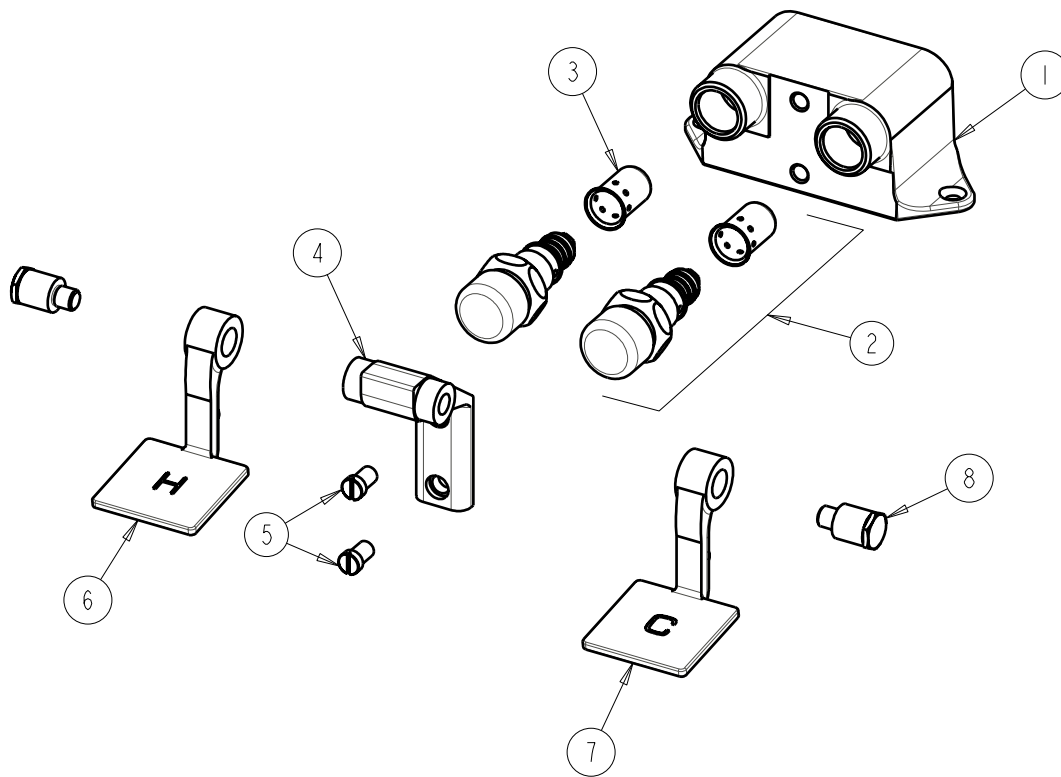

# PARTS LIST

BY: JAR  
CHK'D:

FINISH: AS SPECIFIED  
DATE: 04-08-02

625-CP

625-RCF

REV:

| ITEM NO. | PART NO. | DESCRIPTION                      |
|----------|----------|----------------------------------|
| 1        | -----    | VALVE BODY (NOT SOLD SEPARATELY) |
| 2        | 628-X    | FOR PARTS SEE 628X               |
| 3        | 333-075  | DASHPOT                          |
| 4        | 625-060  | BRACKET                          |
| 5        | 625-006  | SCREW                            |
| 6        | 625-058  | HOT PEDAL                        |
| 7        | 625-158  | COLD PEDAL                       |
| 8        | 625-061  | BOLT                             |